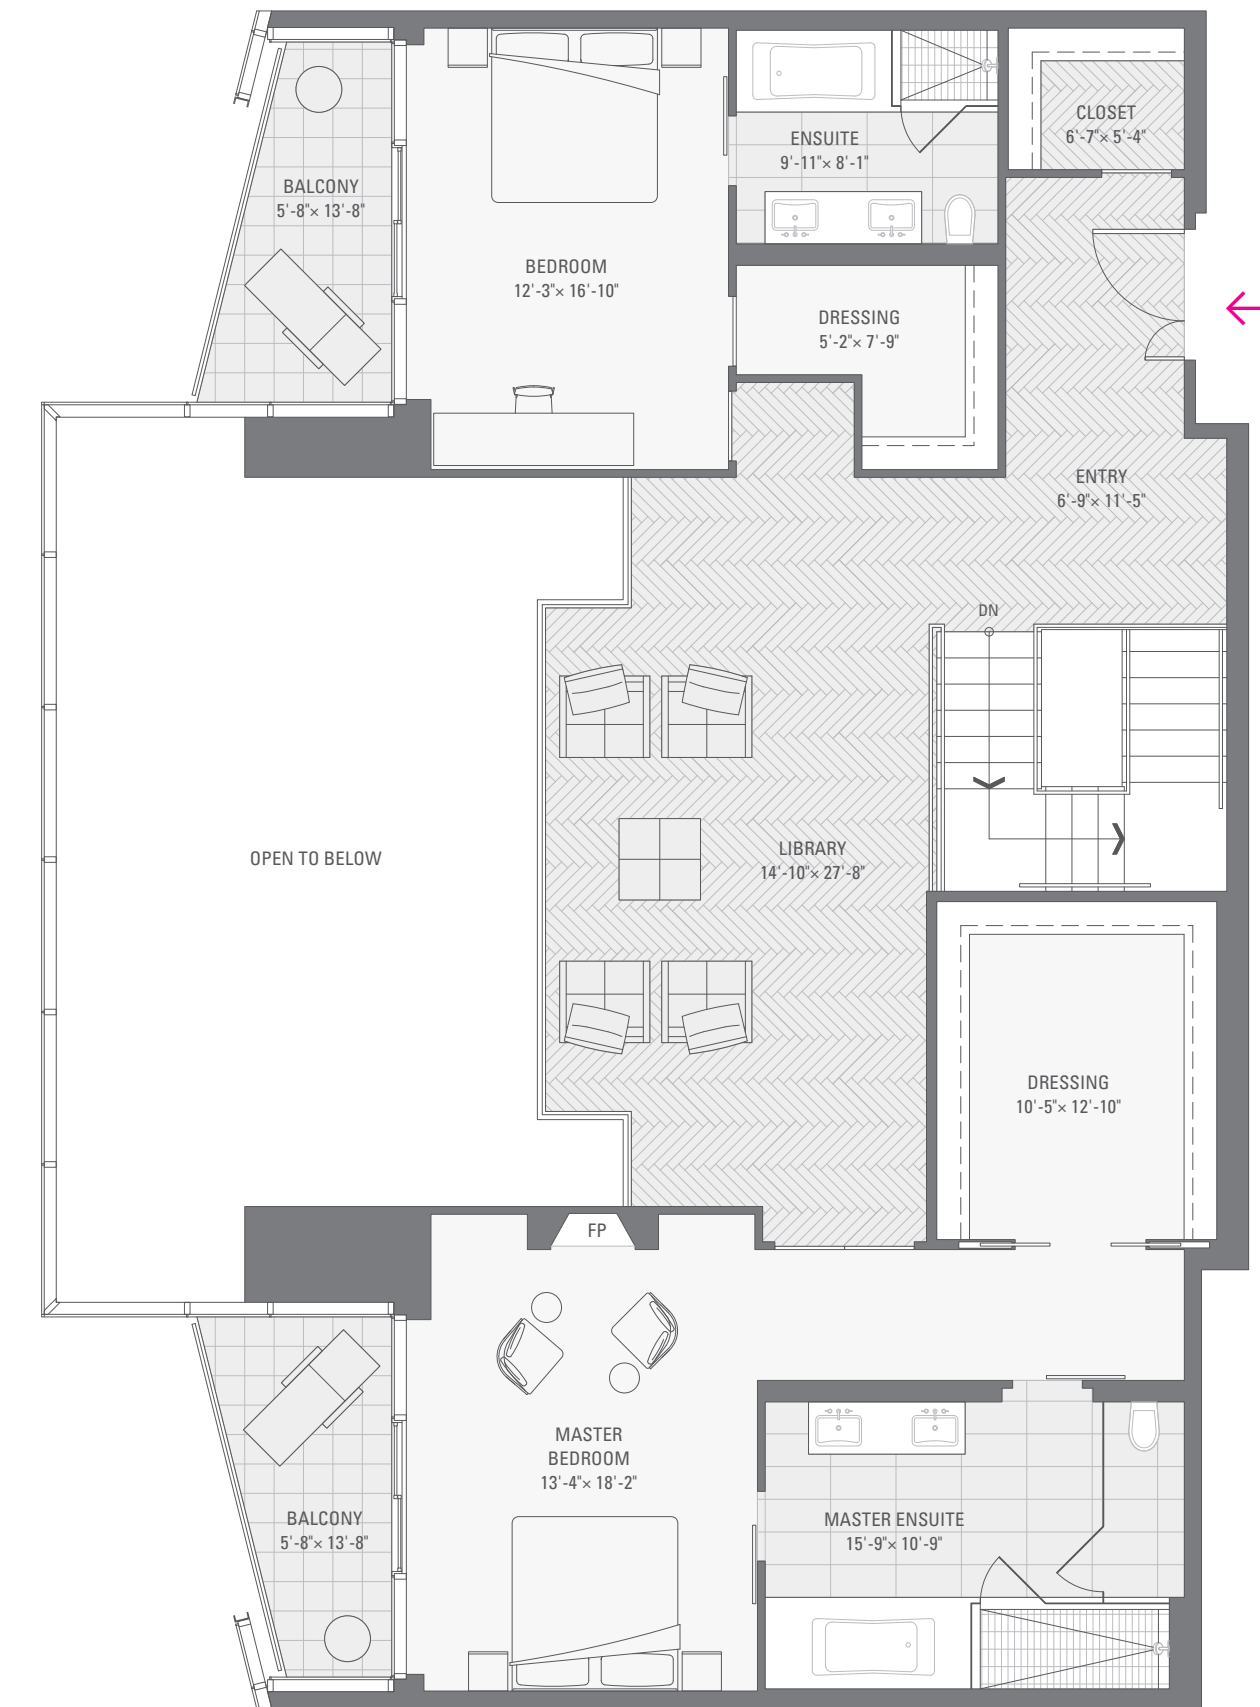

SIGNATURE SUITE

4,313 SQ FT
3 BEDROOM, FAMILY + LIBRARY

LIVING
SHANGRI-LA
TORONTO

LOWER LEVEL 2,518 SQ FT

- ① SUB-ZERO REFRIGERATOR
- ② MIELE BUILT-IN COFFEE MAKER & WARMING DRAWER
- ③ MIELE MICROWAVE ABOVE
- ④ MIELE WALL OVEN BELOW
- ⑤ SUB-ZERO WINE COOLER
- ⑥ MIELE GAS COOKTOP
- ⑦ MIELE HOOD FAN
- ⑧ MIELE DISHWASHER

UPPER LEVEL 1,795 SQ FT

DIMENSIONS, SIZES, SPECIFICATIONS, LAYOUTS AND MATERIALS ARE APPROXIMATE ONLY AND SUBJECT TO CHANGE WITHOUT NOTICE. E. & O. E.