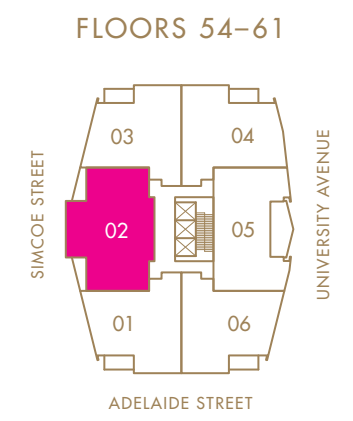

SIGNATURE SUITE

4,313 SQ FT
3 BEDROOM, FAMILY + LIBRARY

LIVING
SHANGRI-LA
TORONTO

LOWER LEVEL 2,518 SQ FT

- ① SUB-ZERO REFRIGERATOR
- ② MIELE BUILT-IN COFFEE MAKER & WARMING DRAWER
- ③ MIELE MICROWAVE ABOVE
- ④ MIELE WALL OVEN BELOW
- ⑤ SUB-ZERO WINE COOLER
- ⑥ MIELE GAS COOKTOP
- ⑦ MIELE HOOD FAN
- ⑧ MIELE DISHWASHER

UPPER LEVEL 1,795 SQ FT

DIMENSIONS, SIZES, SPECIFICATIONS, LAYOUTS AND MATERIALS ARE APPROXIMATE ONLY AND SUBJECT TO CHANGE WITHOUT NOTICE. E. & O. E.