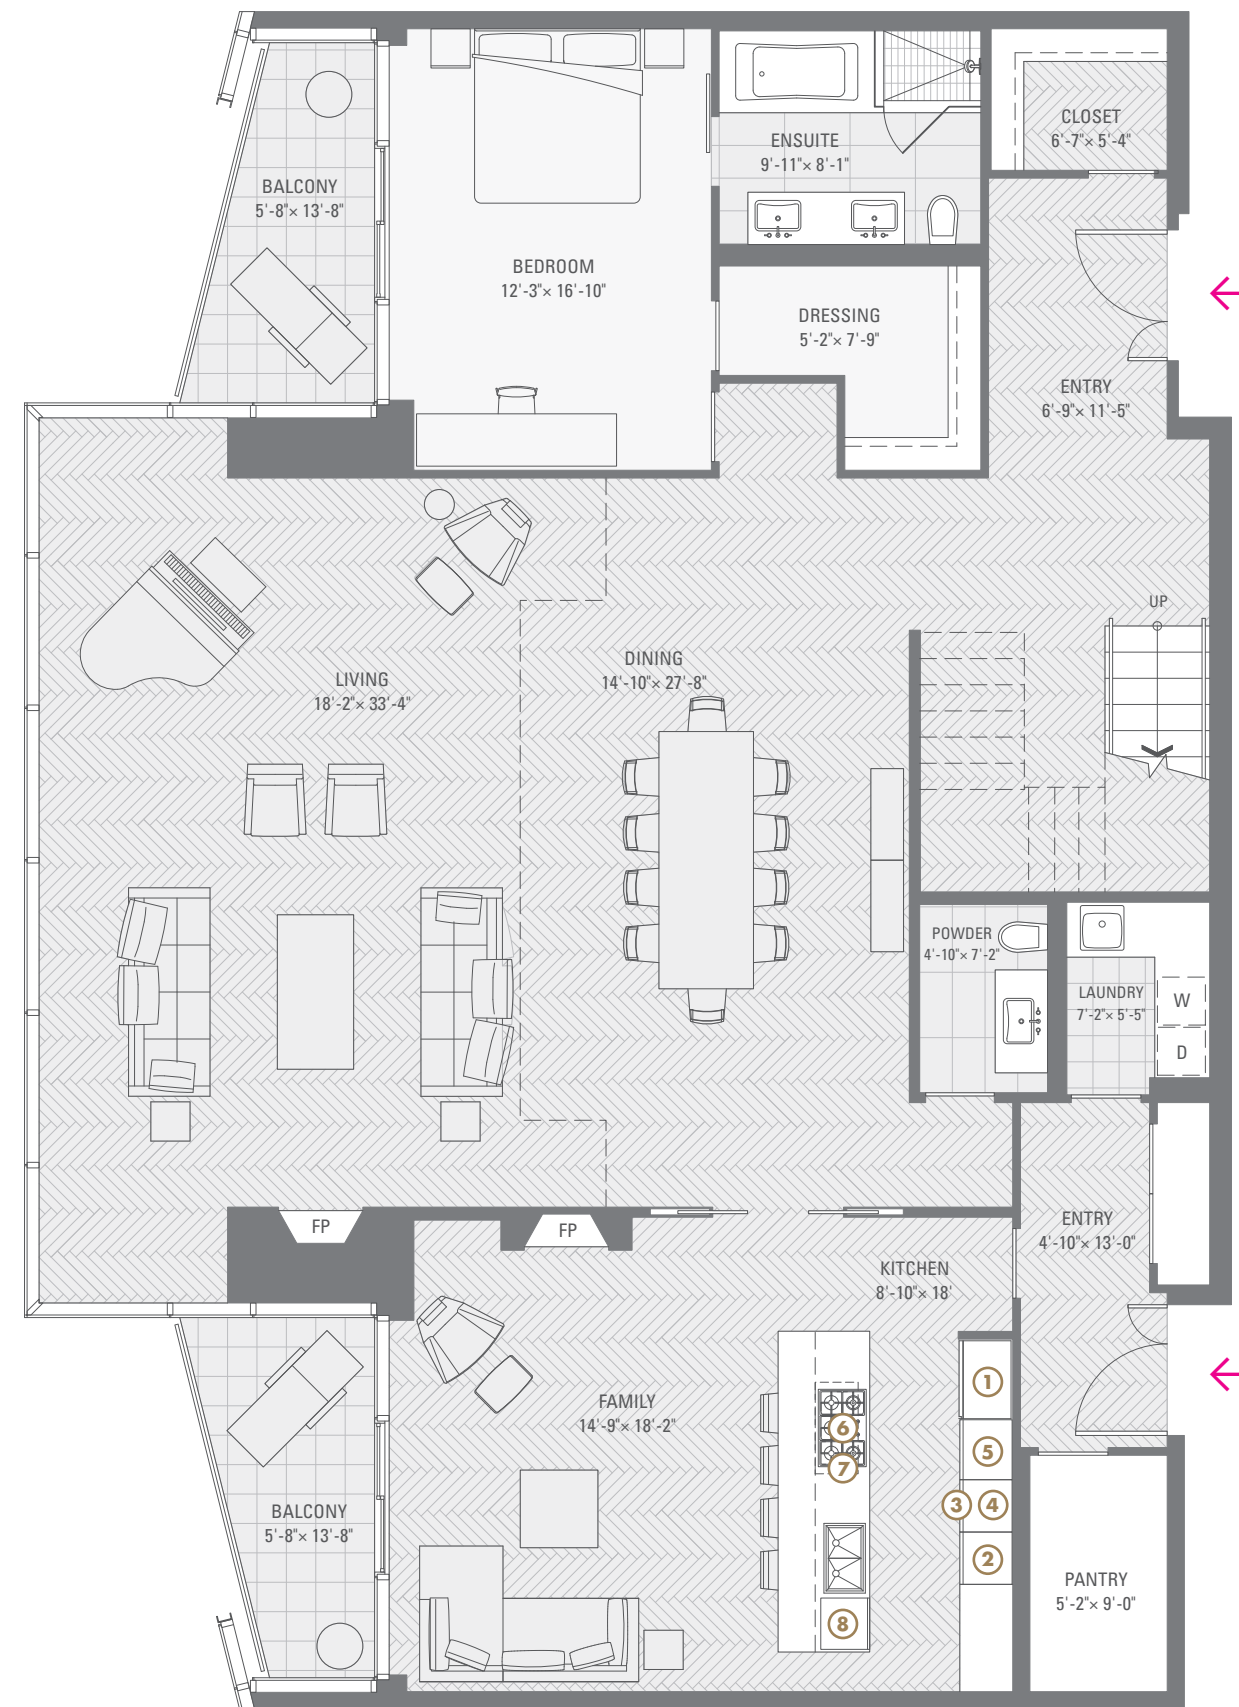

SIGNATURE SUITE

4,313 SQ FT
3 BEDROOM, FAMILY + LIBRARY

LIVING
SHANGRI-LA
TORONTO

LOWER LEVEL 2,518 SQ FT

- ① SUB-ZERO REFRIGERATOR
- ② MIELE BUILT-IN COFFEE MAKER & WARMING DRAWER
- ③ MIELE MICROWAVE ABOVE
- ④ MIELE WALL OVEN BELOW
- ⑤ SUB-ZERO WINE COOLER
- ⑥ MIELE GAS COOKTOP
- ⑦ MIELE HOOD FAN
- ⑧ MIELE DISHWASHER

UPPER LEVEL 1,795 SQ FT

DIMENSIONS, SIZES, SPECIFICATIONS, LAYOUTS AND MATERIALS ARE APPROXIMATE ONLY AND SUBJECT TO CHANGE WITHOUT NOTICE. E. & O. E.